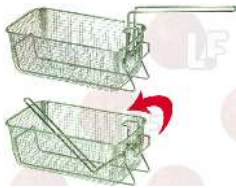

FAGOR X396501000

FAGOR X396503000

FAGOR X399901000

FAGOR X399902000

3055326 FRYER BASKET 245x140x100 mm
 folding handle
 for Fryer electric (FIMAR) FT4 - FT4N - FT44
 FT44N

3055327 FRYER BASKET 245x220x100 mm
 folding handle
 for Fryer electric (FIMAR) FT8 - FT8N - FT8RN
 FT88 - SF9 - SF9N - SF99

FIMAR CO1126

FIMAR CO1127

3055307 FRYER BASKET 255x220x100 mm
 for Fryer (FRI FRI)

3055466 FRYER BASKET HANDLE 140x40 mm
 distance between holes 115 mm
 of plastic

FRI FRI

ALPENINOX 058158

ELECTROLUX 058158